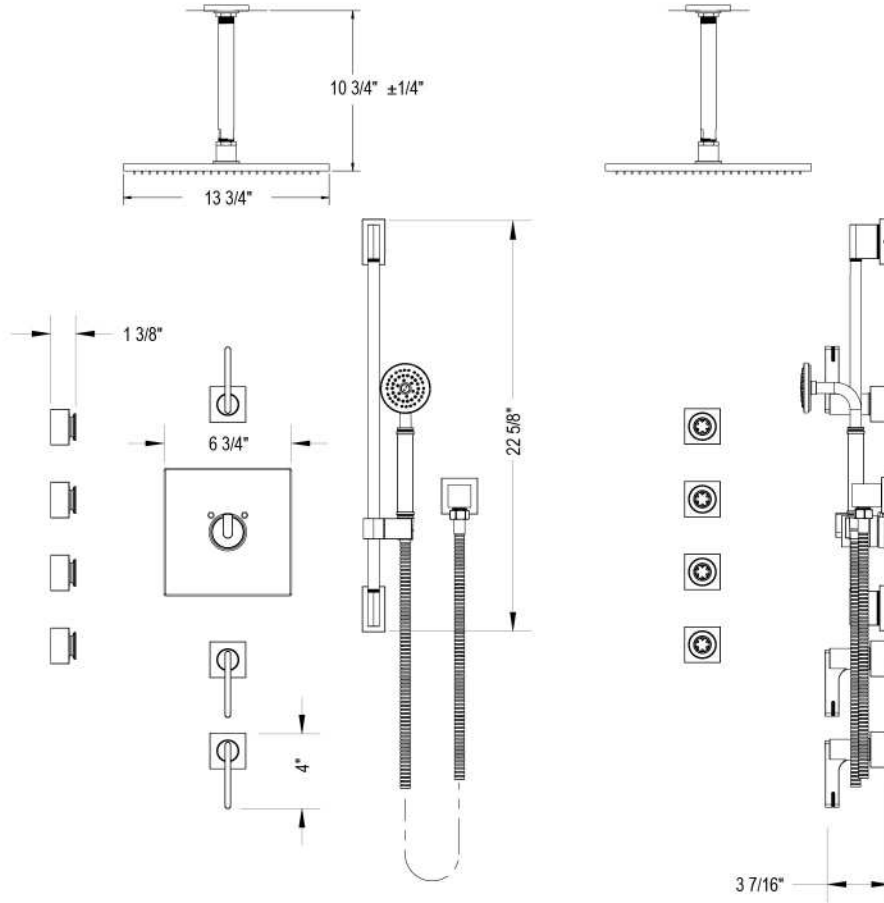

FEATURES:

- Brass construction with choice of 21 finishes
- Lever or square handle for Shut-Off Volume Control Valve
- Single handle Mixer control
- Factory preset at 38°C (100.4°F)
- Temperature range from 15°C (59°F) to 60°C (140°F)
- Safety stop with override function
- Single function Hand Held Shower
- 60" Double Spiral Flexhose
- Adjustable ceramic disc cartridge

CONTACT US:

If you need assistance with installation, replacement parts or have any questions regarding your Rubinet product, please call a Customer Service representative at: 905-851-6781 toll free 1-800-461-5901 or visit www.rubinet.com

---